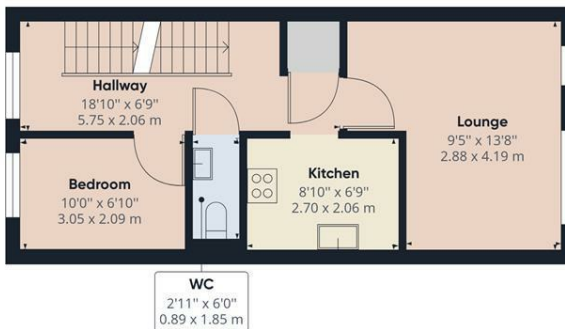

Floor 1

Approximate total area⁽¹⁾
824.60 ft²
76.61 m²

(1) Excluding balconies and terraces

GIRAFFE360